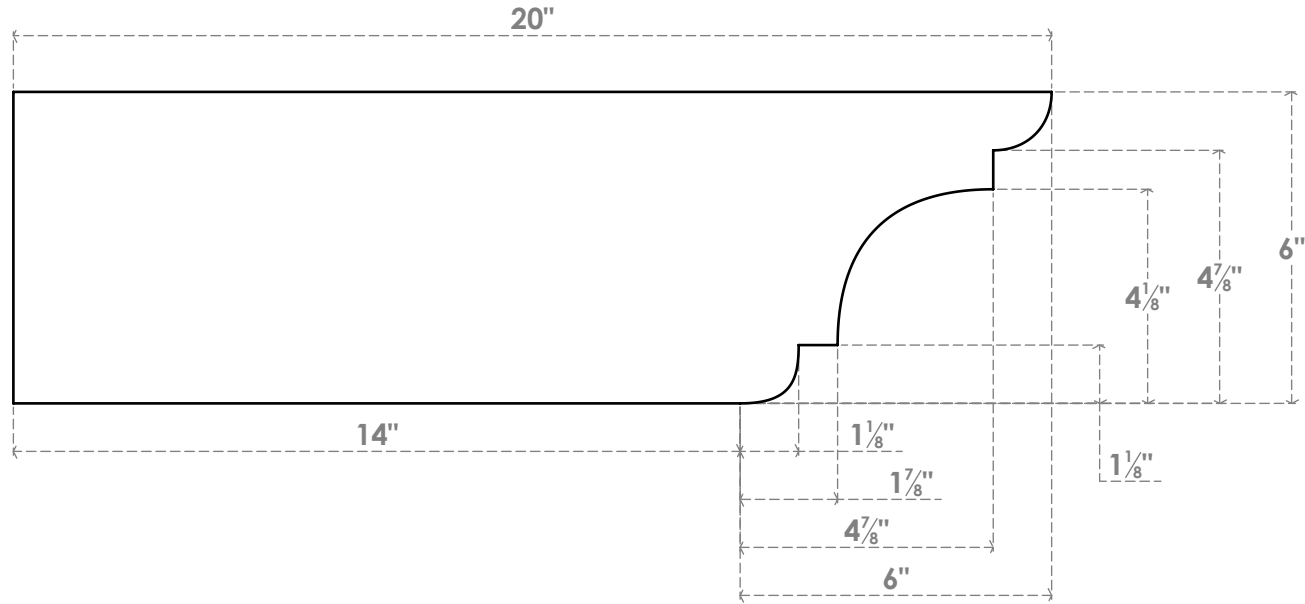

# RFTP04X06X20NEB

4"W X 6"H X 20"L NEW BRIGHTON ARCHITECTURAL GRADE PVC RAFTER TAIL

SIDE PROFILE

FRONT PROFILE

ISOMETRIC

EKENA MILLWORK  
 2300 WEST MAIN ST.  
 CLARKSVILLE, TX 75426  
 TOLL FREE: 866-607-0453  
 WWW.EKENAMILLWORK.COM