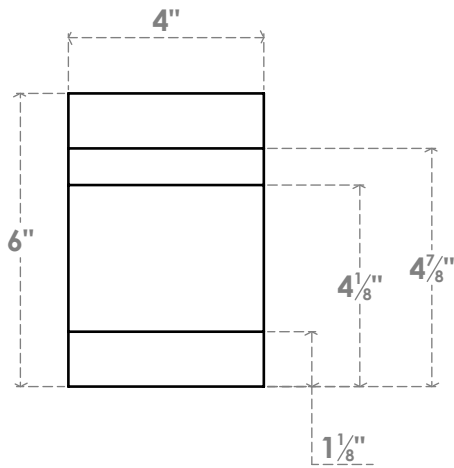

# RFTP04X06X20NEB

4"W X 6"H X 20"L NEW BRIGHTON ARCHITECTURAL GRADE PVC RAFTER TAIL

SIDE PROFILE

FRONT PROFILE

ISOMETRIC

EKENA MILLWORK  
 2300 WEST MAIN ST.  
 CLARKSVILLE, TX 75426  
 TOLL FREE: 866-607-0453  
 WWW.EKENAMILLWORK.COM